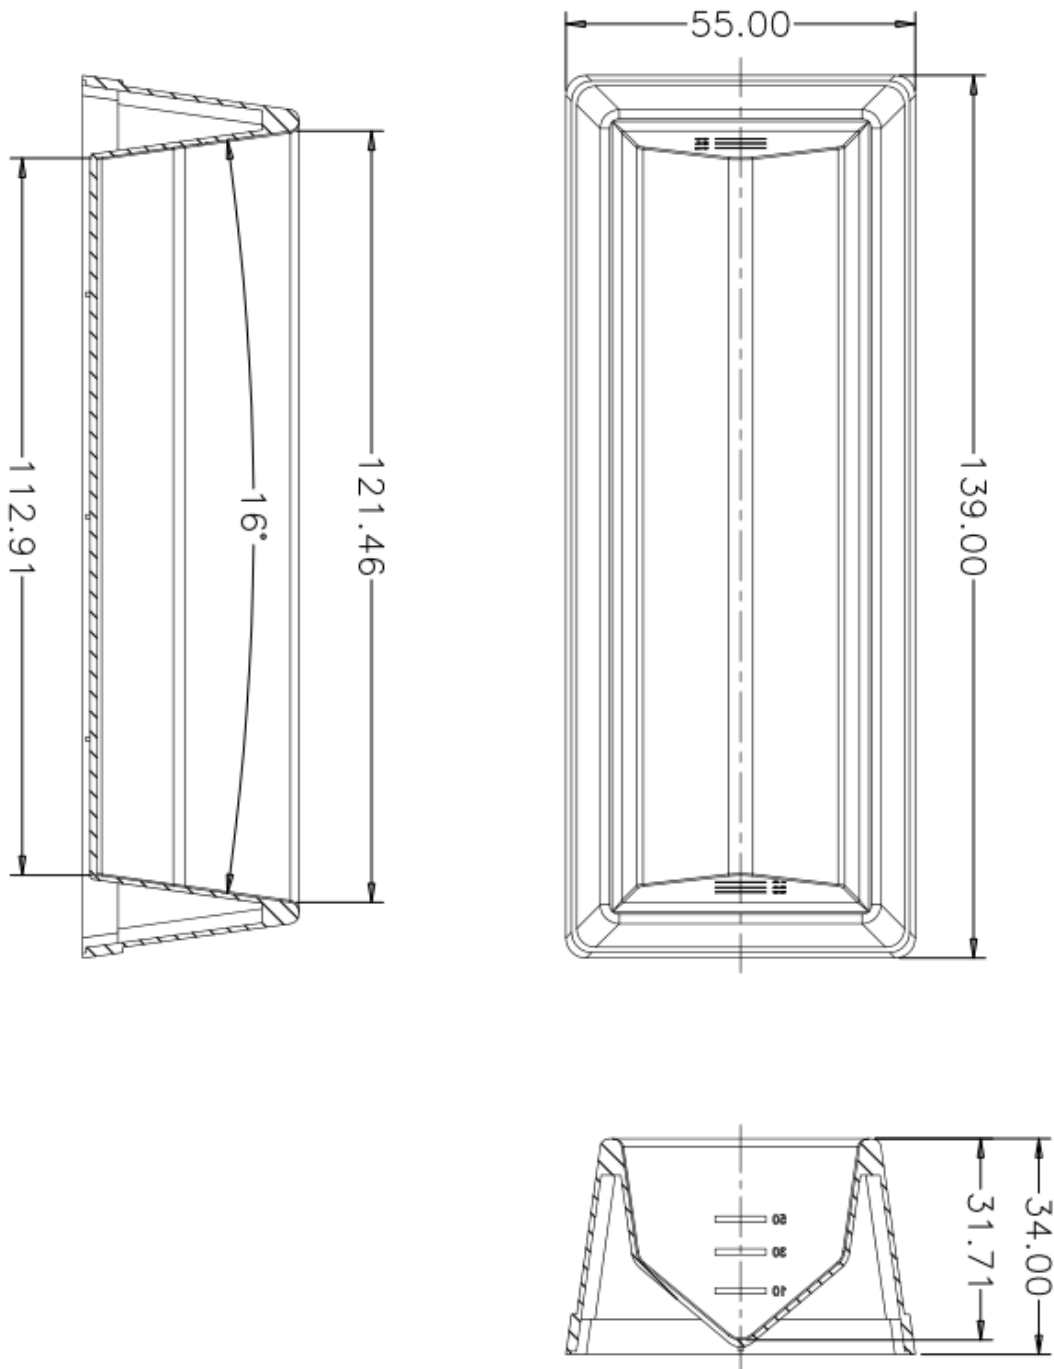

Technical Drawing

Head Office No. 530, Xida Road, Meicun Industrial Park, Xinwu District, Wuxi, Jiangsu, China
Tel: +86+ 510-6800 6788 Email: info@nest-wuxi.com
Online: www.cell-nest.com

Oversea NEST USA (New Jersey/ Phoenix)
NEST scientific 株式会社 (Yokohama, Japan)
NEST Scientific Europe B.V (Netherlands)
Nest Scientific (MENA) FZE (Sharjah, United Arab Emirates)